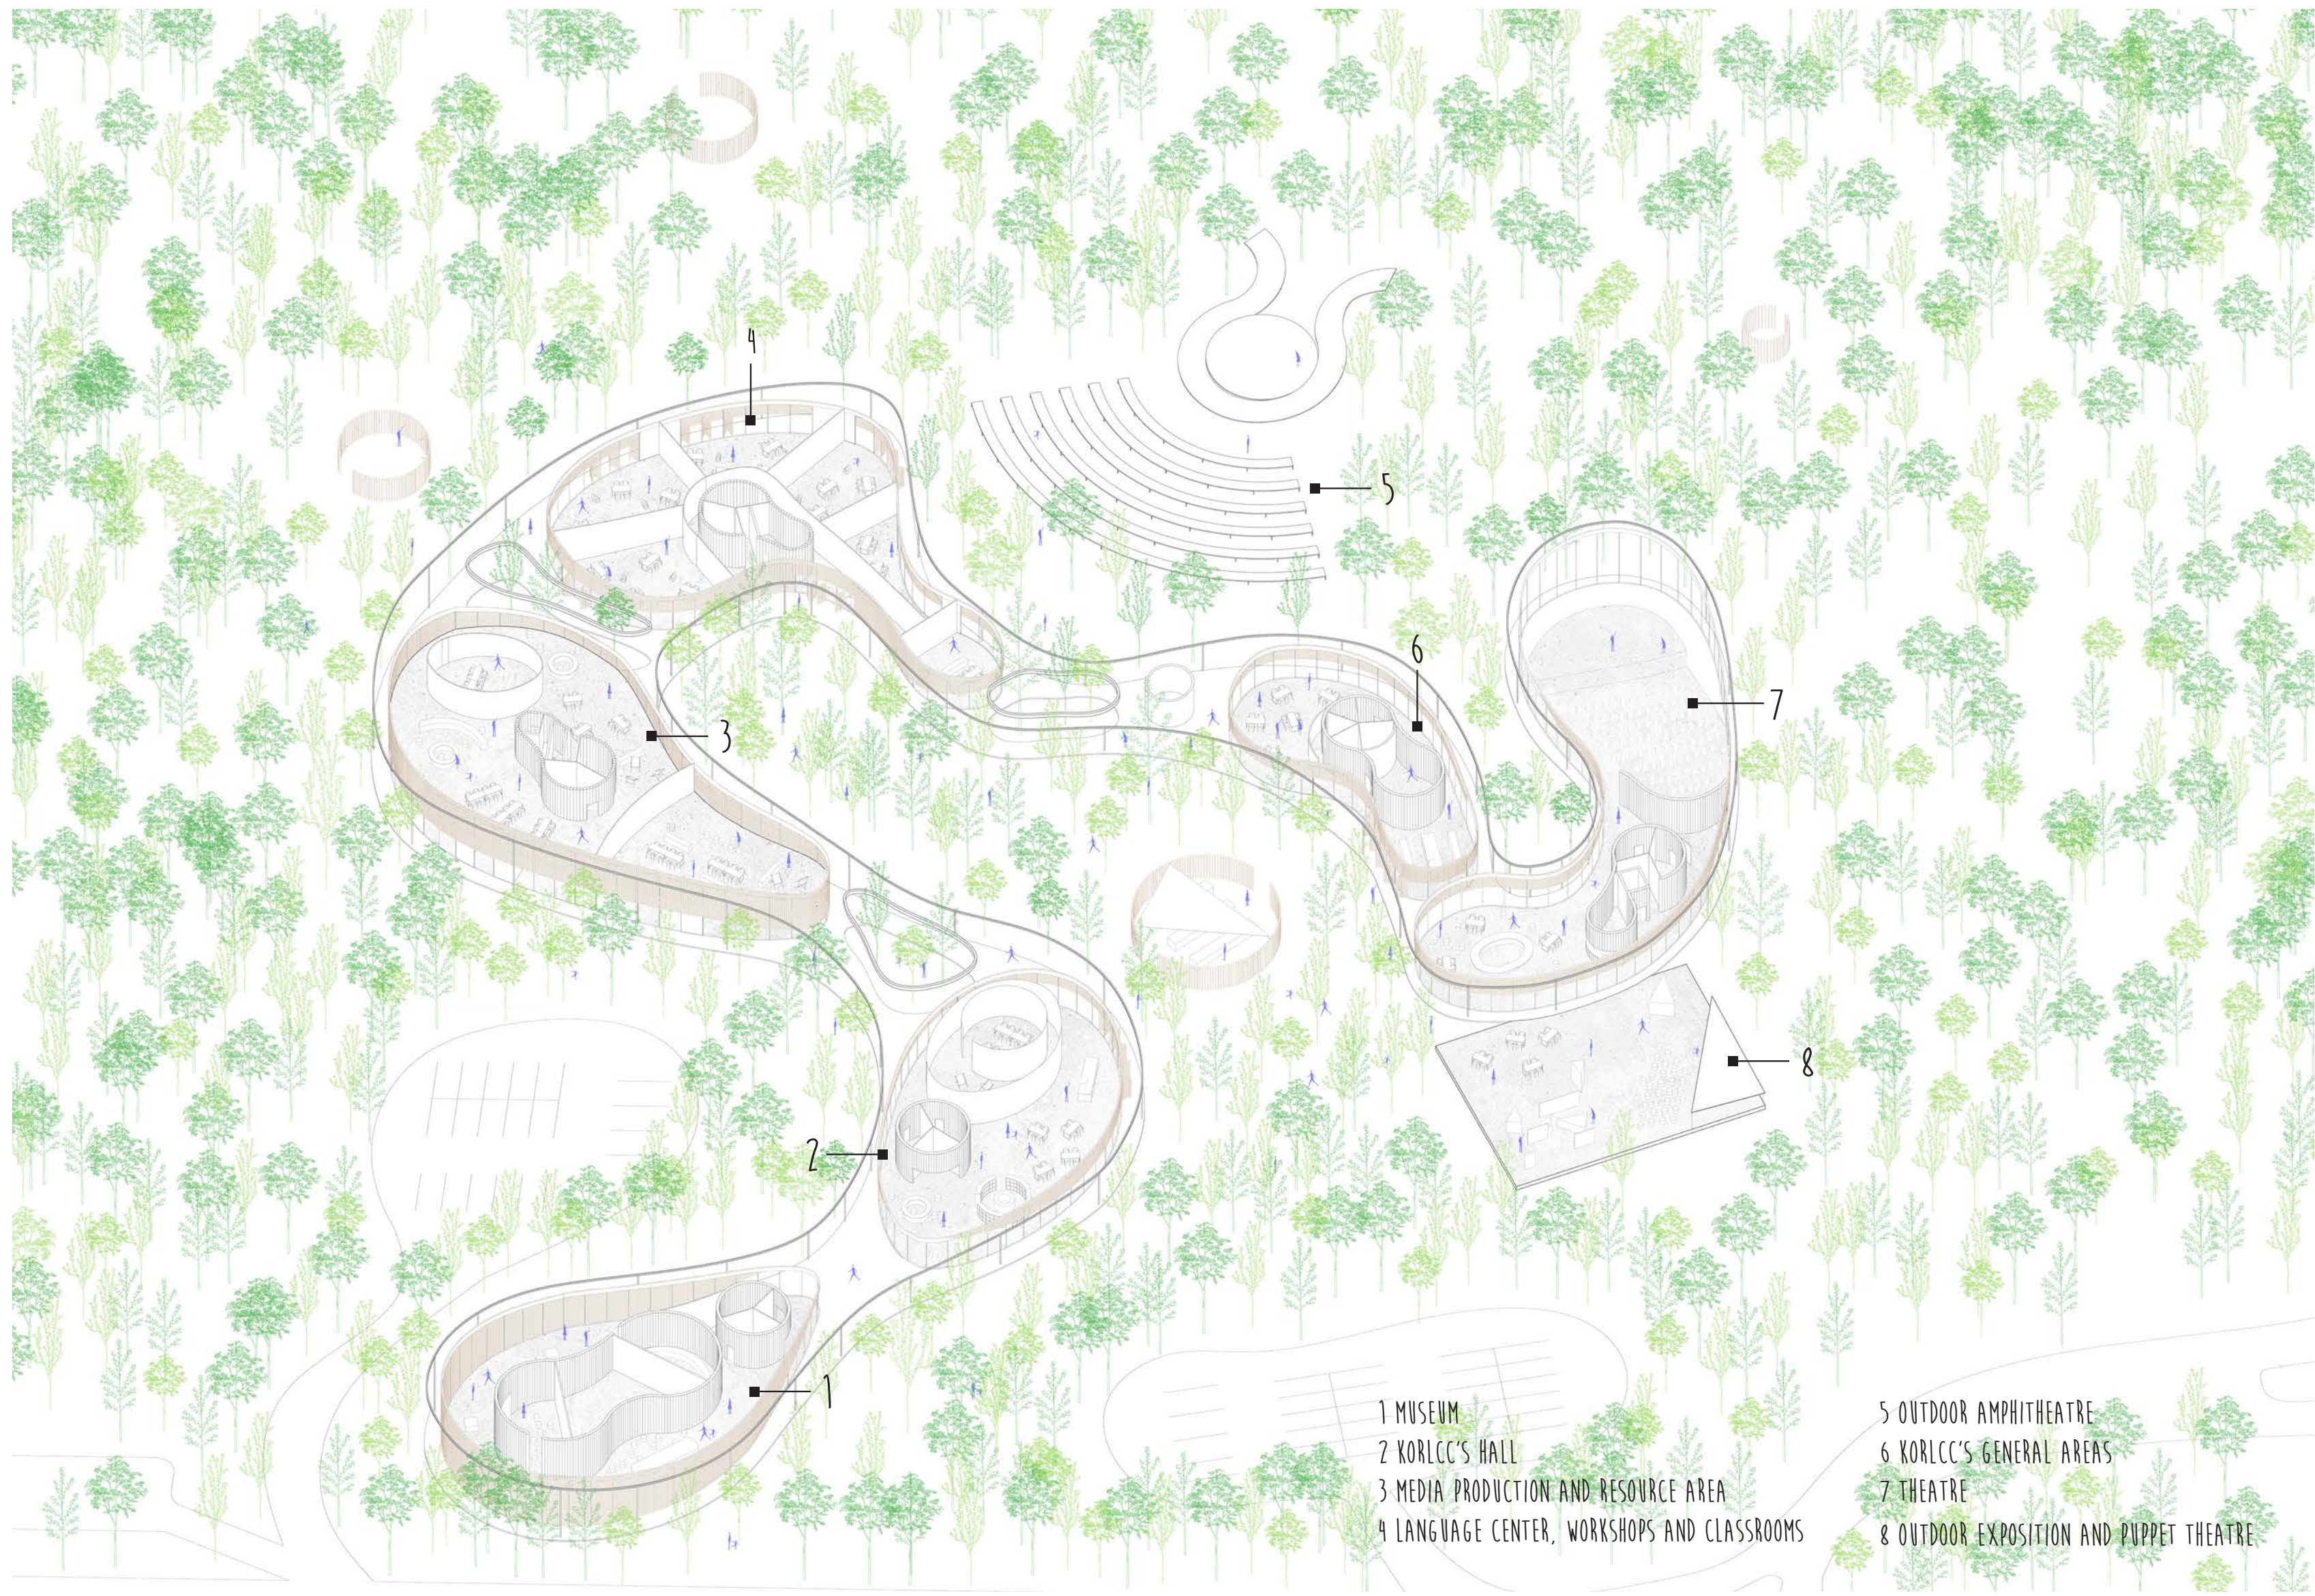

SYMBIOSIS

A CULTURAL CENTER FOR KAHNAWAKE

GENERAL AXONOMETRY

SYMBIOSIS UNFOLDS ITSELF INTO THE FOREST ADJACENT TO THE KAHNAWAKE SURVIVAL SCHOOL. THE SUGGESTED SITE INTERVENTION ATTEMPTS TO COMBINE FUNCTIONALITY, NATURE AND CULTURE. THE GOAL IS TO PROVIDE A SUSTAINABLE BUILDING FOR THE KAHNAWAKE COMMUNITY: A SPACE THAT CELEBRATES THEIR CULTURE AND BRINGS THEM TOGETHER.

EXPLODED AXONOMETRY

WORKSHOPS AND CLASSROOMS

EXTERIOR COVERED PATHWAY