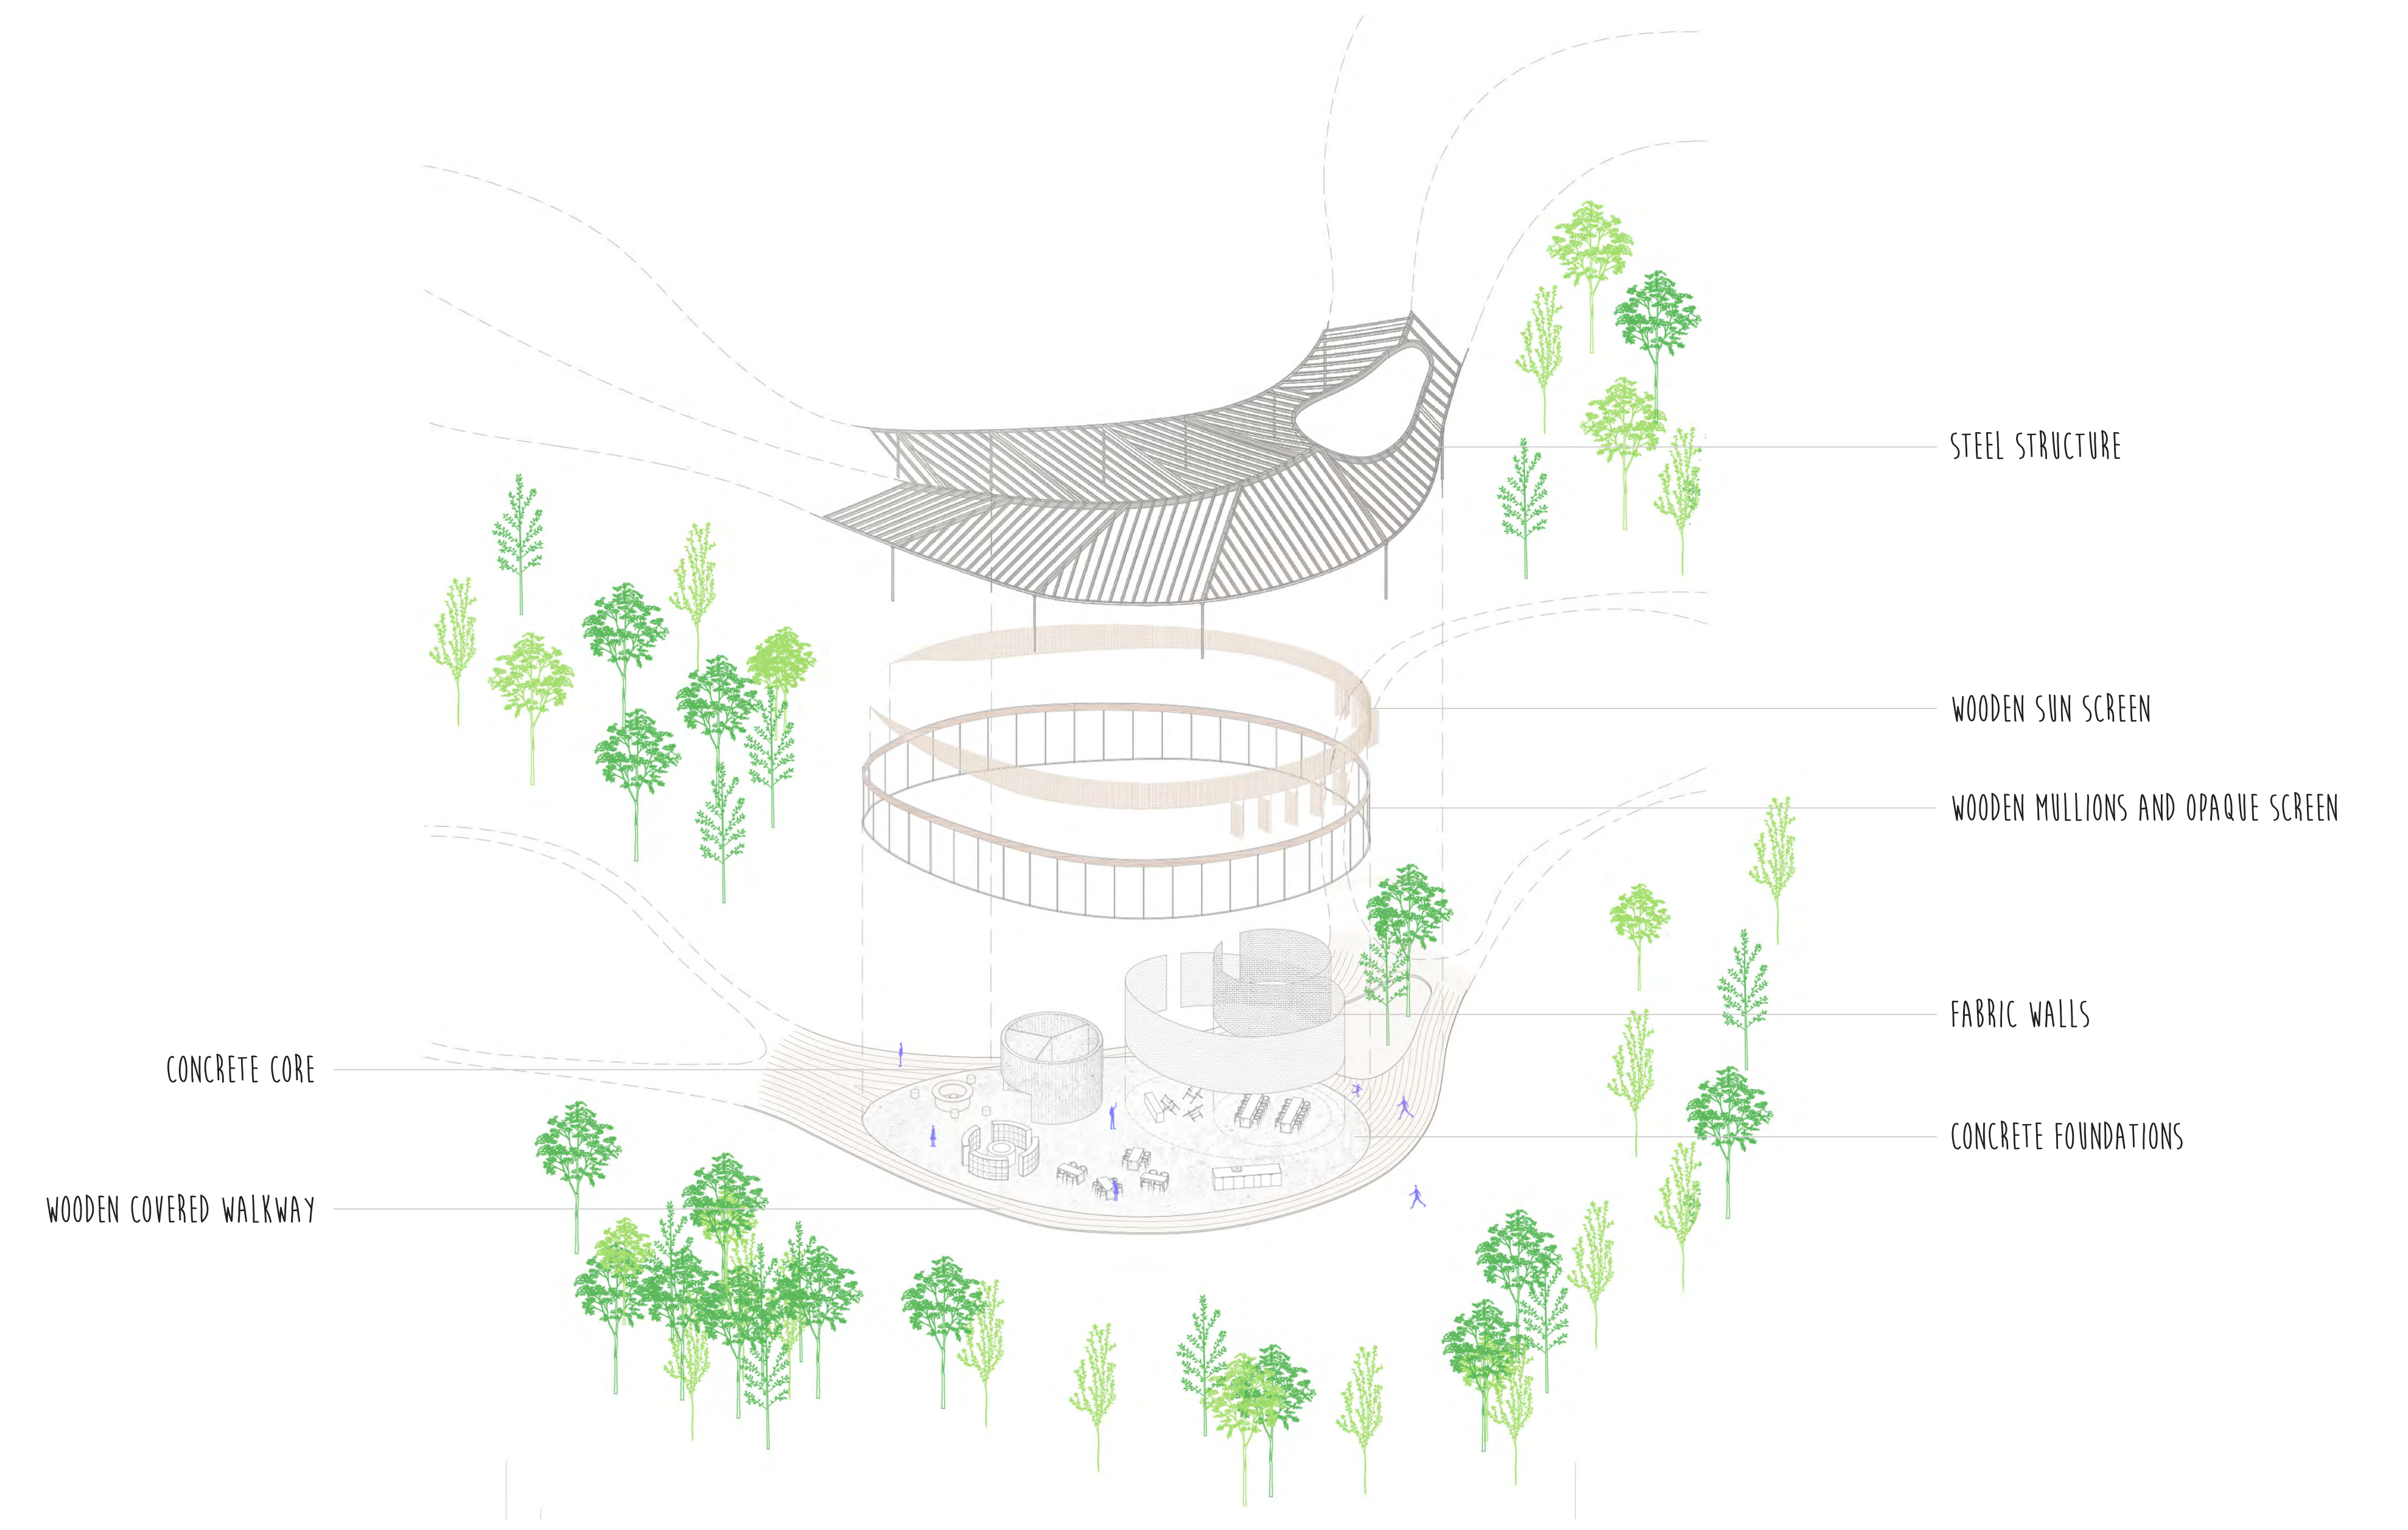

SYMBIOSIS

A CULTURAL CENTER FOR KAHNAWAKE

GENERAL AXONOMETRY

SYMBIOSIS UNFOLDS ITSELF INTO THE FOREST ADJACENT TO THE KAHNAWAKE SURVIVAL SCHOOL. THE SUGGESTED SITE INTERVENTION ATTEMPTS TO COMBINE FUNCTIONALITY, NATURE AND CULTURE. THE GOAL IS TO PROVIDE A SUSTAINABLE BUILDING FOR THE KAHNAWAKE COMMUNITY: A SPACE THAT CELEBRATES THEIR CULTURE AND BRINGS THEM TOGETHER.

EXPLODED AXONOMETRY

WORKSHOPS AND CLASSROOMS

EXTERIOR COVERED PATHWAY